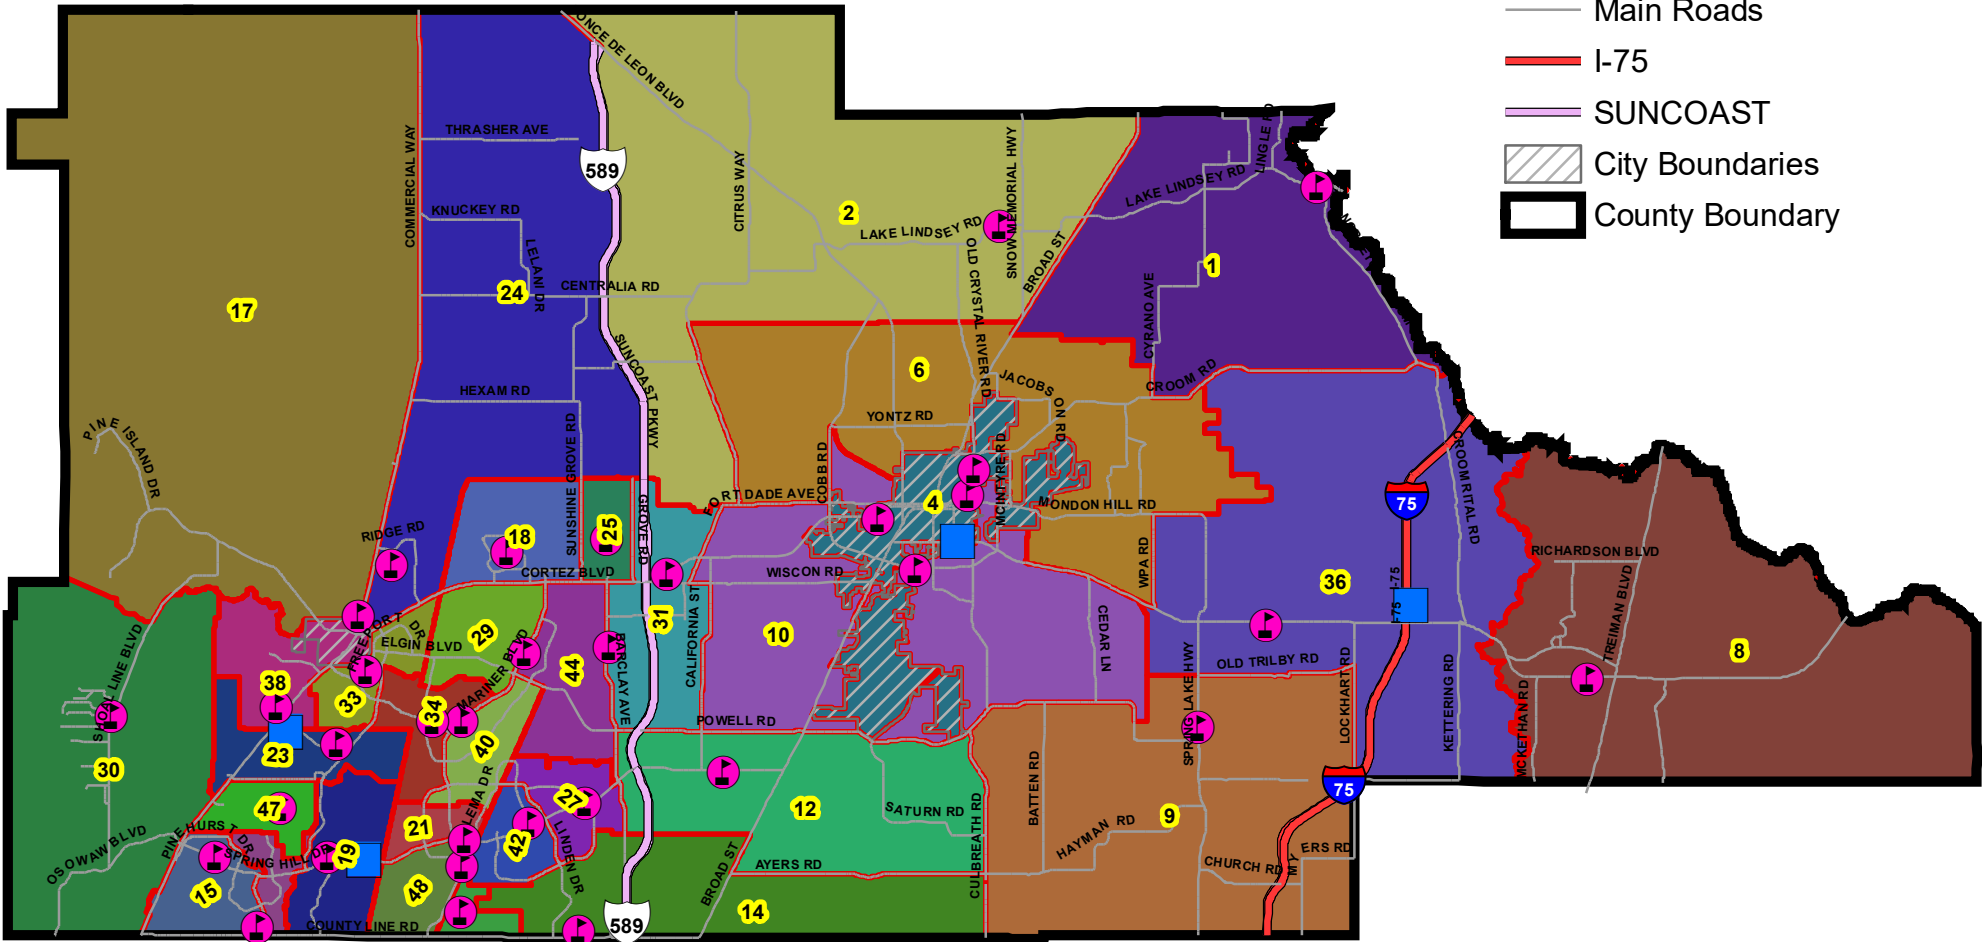

Legend

- Voting Locations
- Early Voting Locations
- Main Roads
- I-75
- SUNCOAST
- City Boundaries
- County Boundary

Not To Scale

Voting Precincts Hernando County, Florida