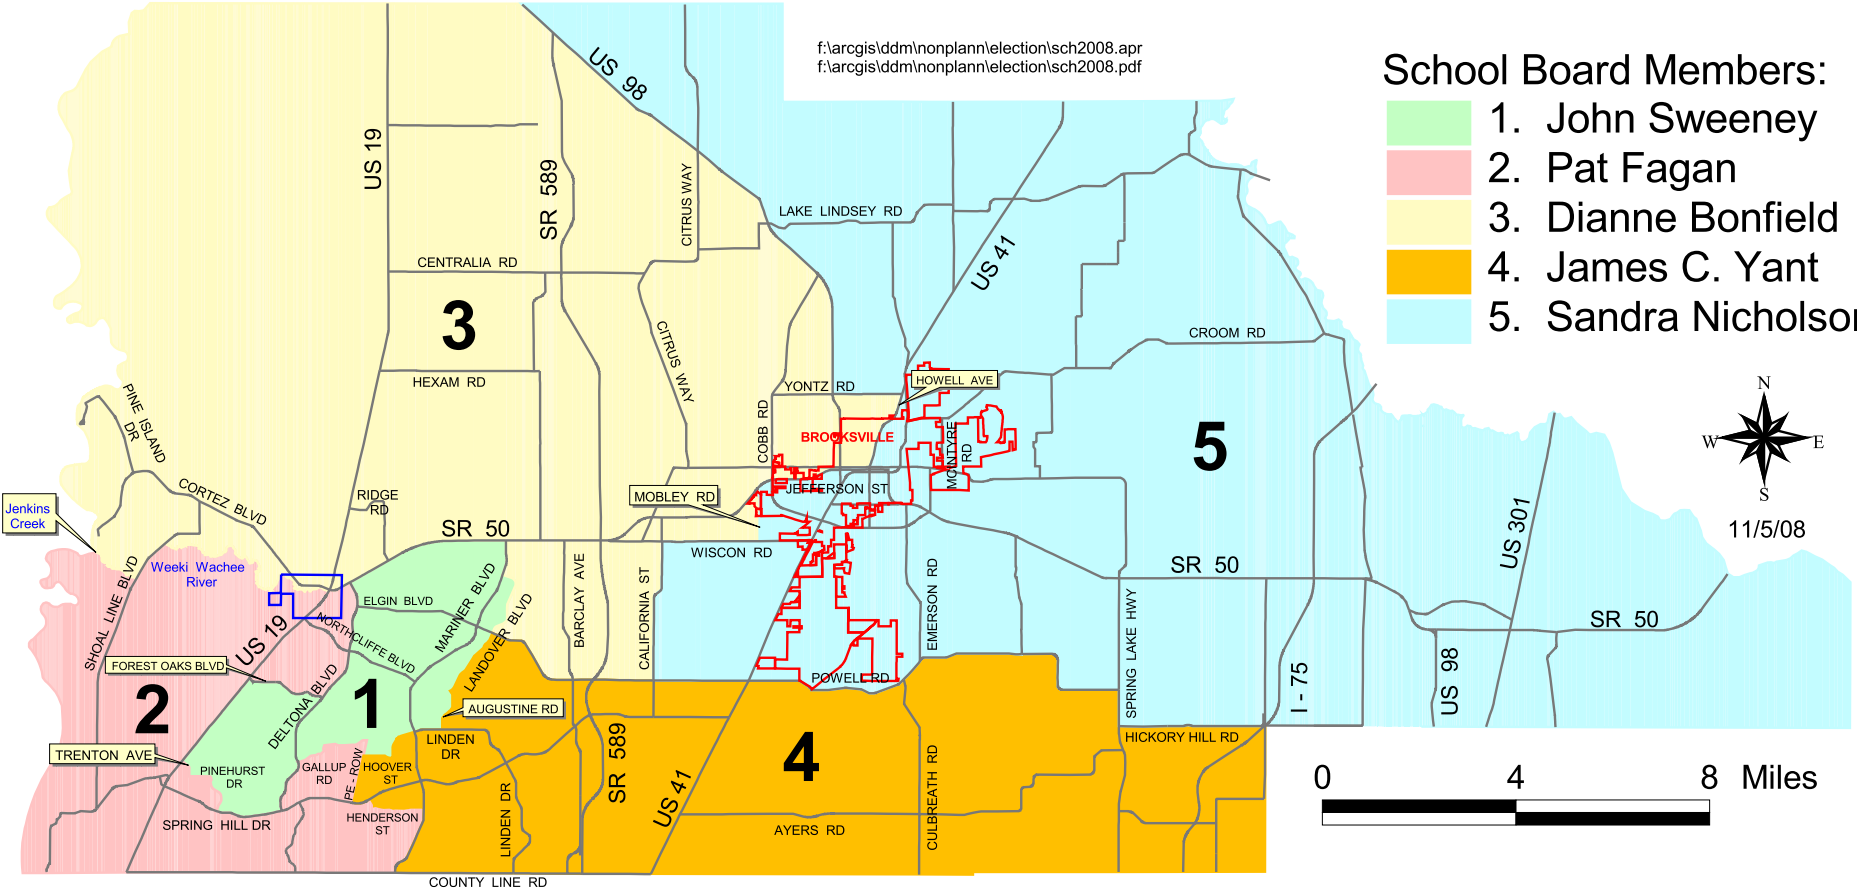

Hernando County School Board Districts

Effective November 2008*

f:\arcgis\ddm\nonplann\election\sch2008.apr
f:\arcgis\ddm\nonplann\election\sch2008.pdf

School Board Members:

- 1. John Sweeney
- 2. Pat Fagan
- 3. Dianne Bonfield
- 4. James C. Yant
- 5. Sandra Nicholson

* County Commissioners are elected countywide, by all residents---not just residents of their district.