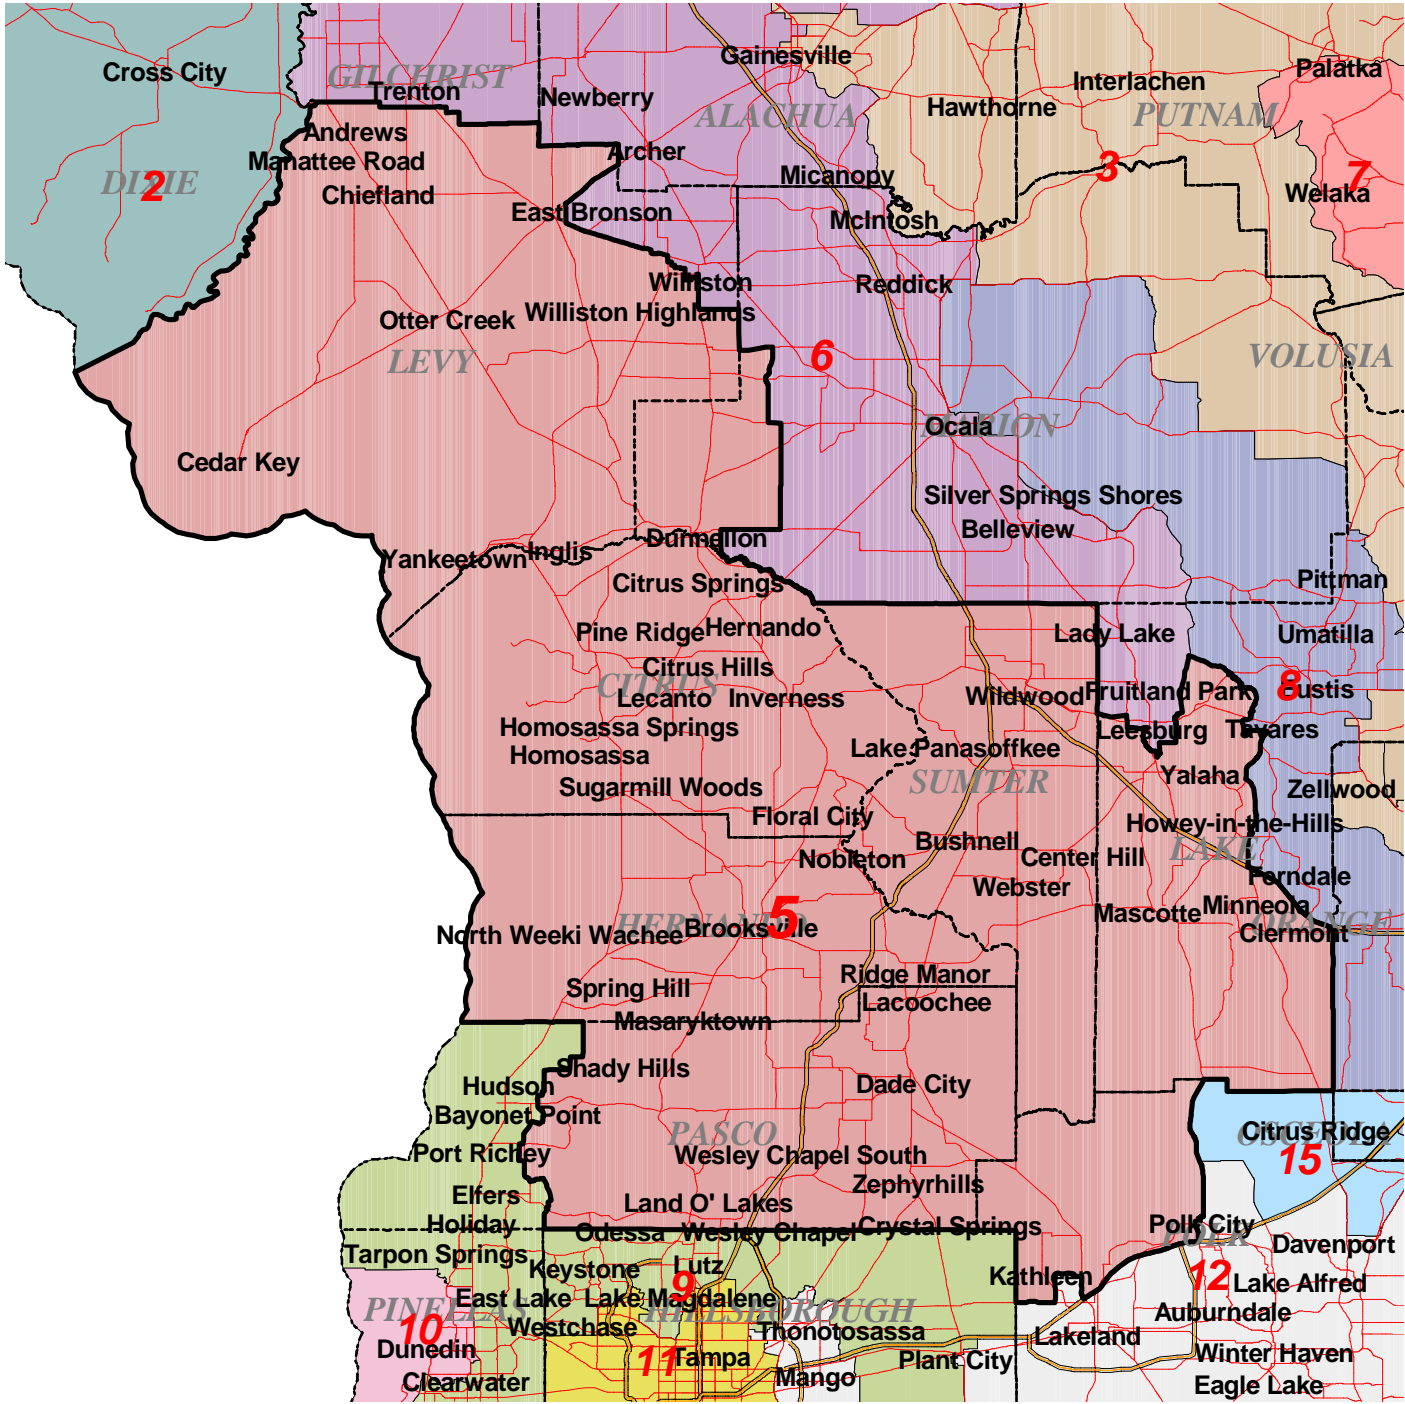

H1993 (2002 Congress), District 5

18 District Number
 --- County Boundary
 Expressways
 Arterials

House Redistricting Committee
 House Office Building 203
 Tallahassee, FL 32399
 850-488-3928
 3/27/2002